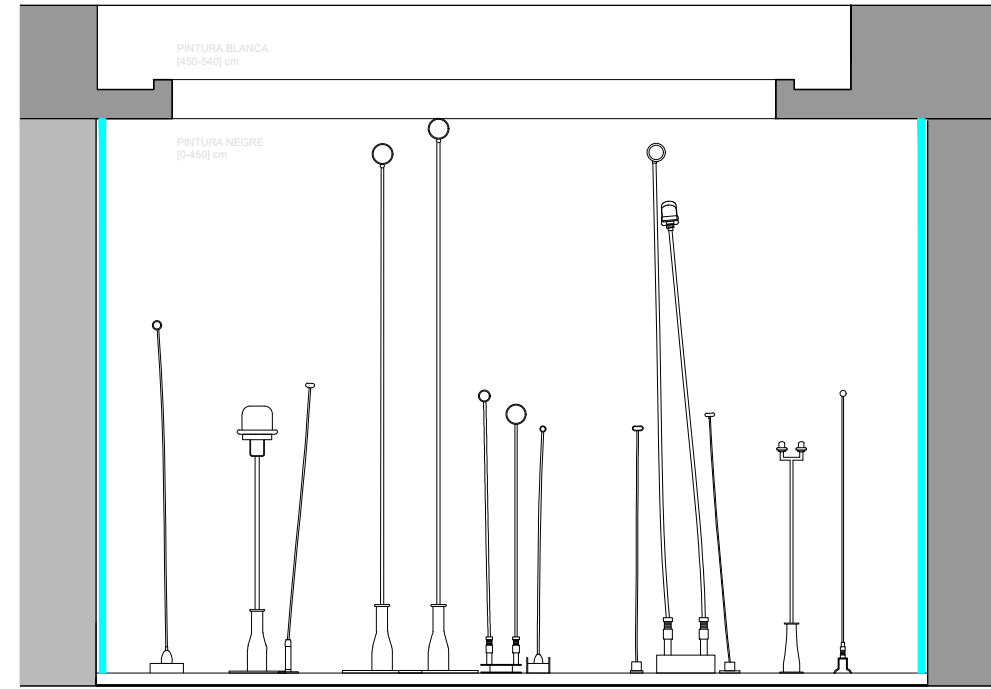

Signal Signal Bicycle Light Signal Signal stop Signal Signal Bicycle Light Signal Signal

ALÇAT A Light Signals
E:1/6
0C5