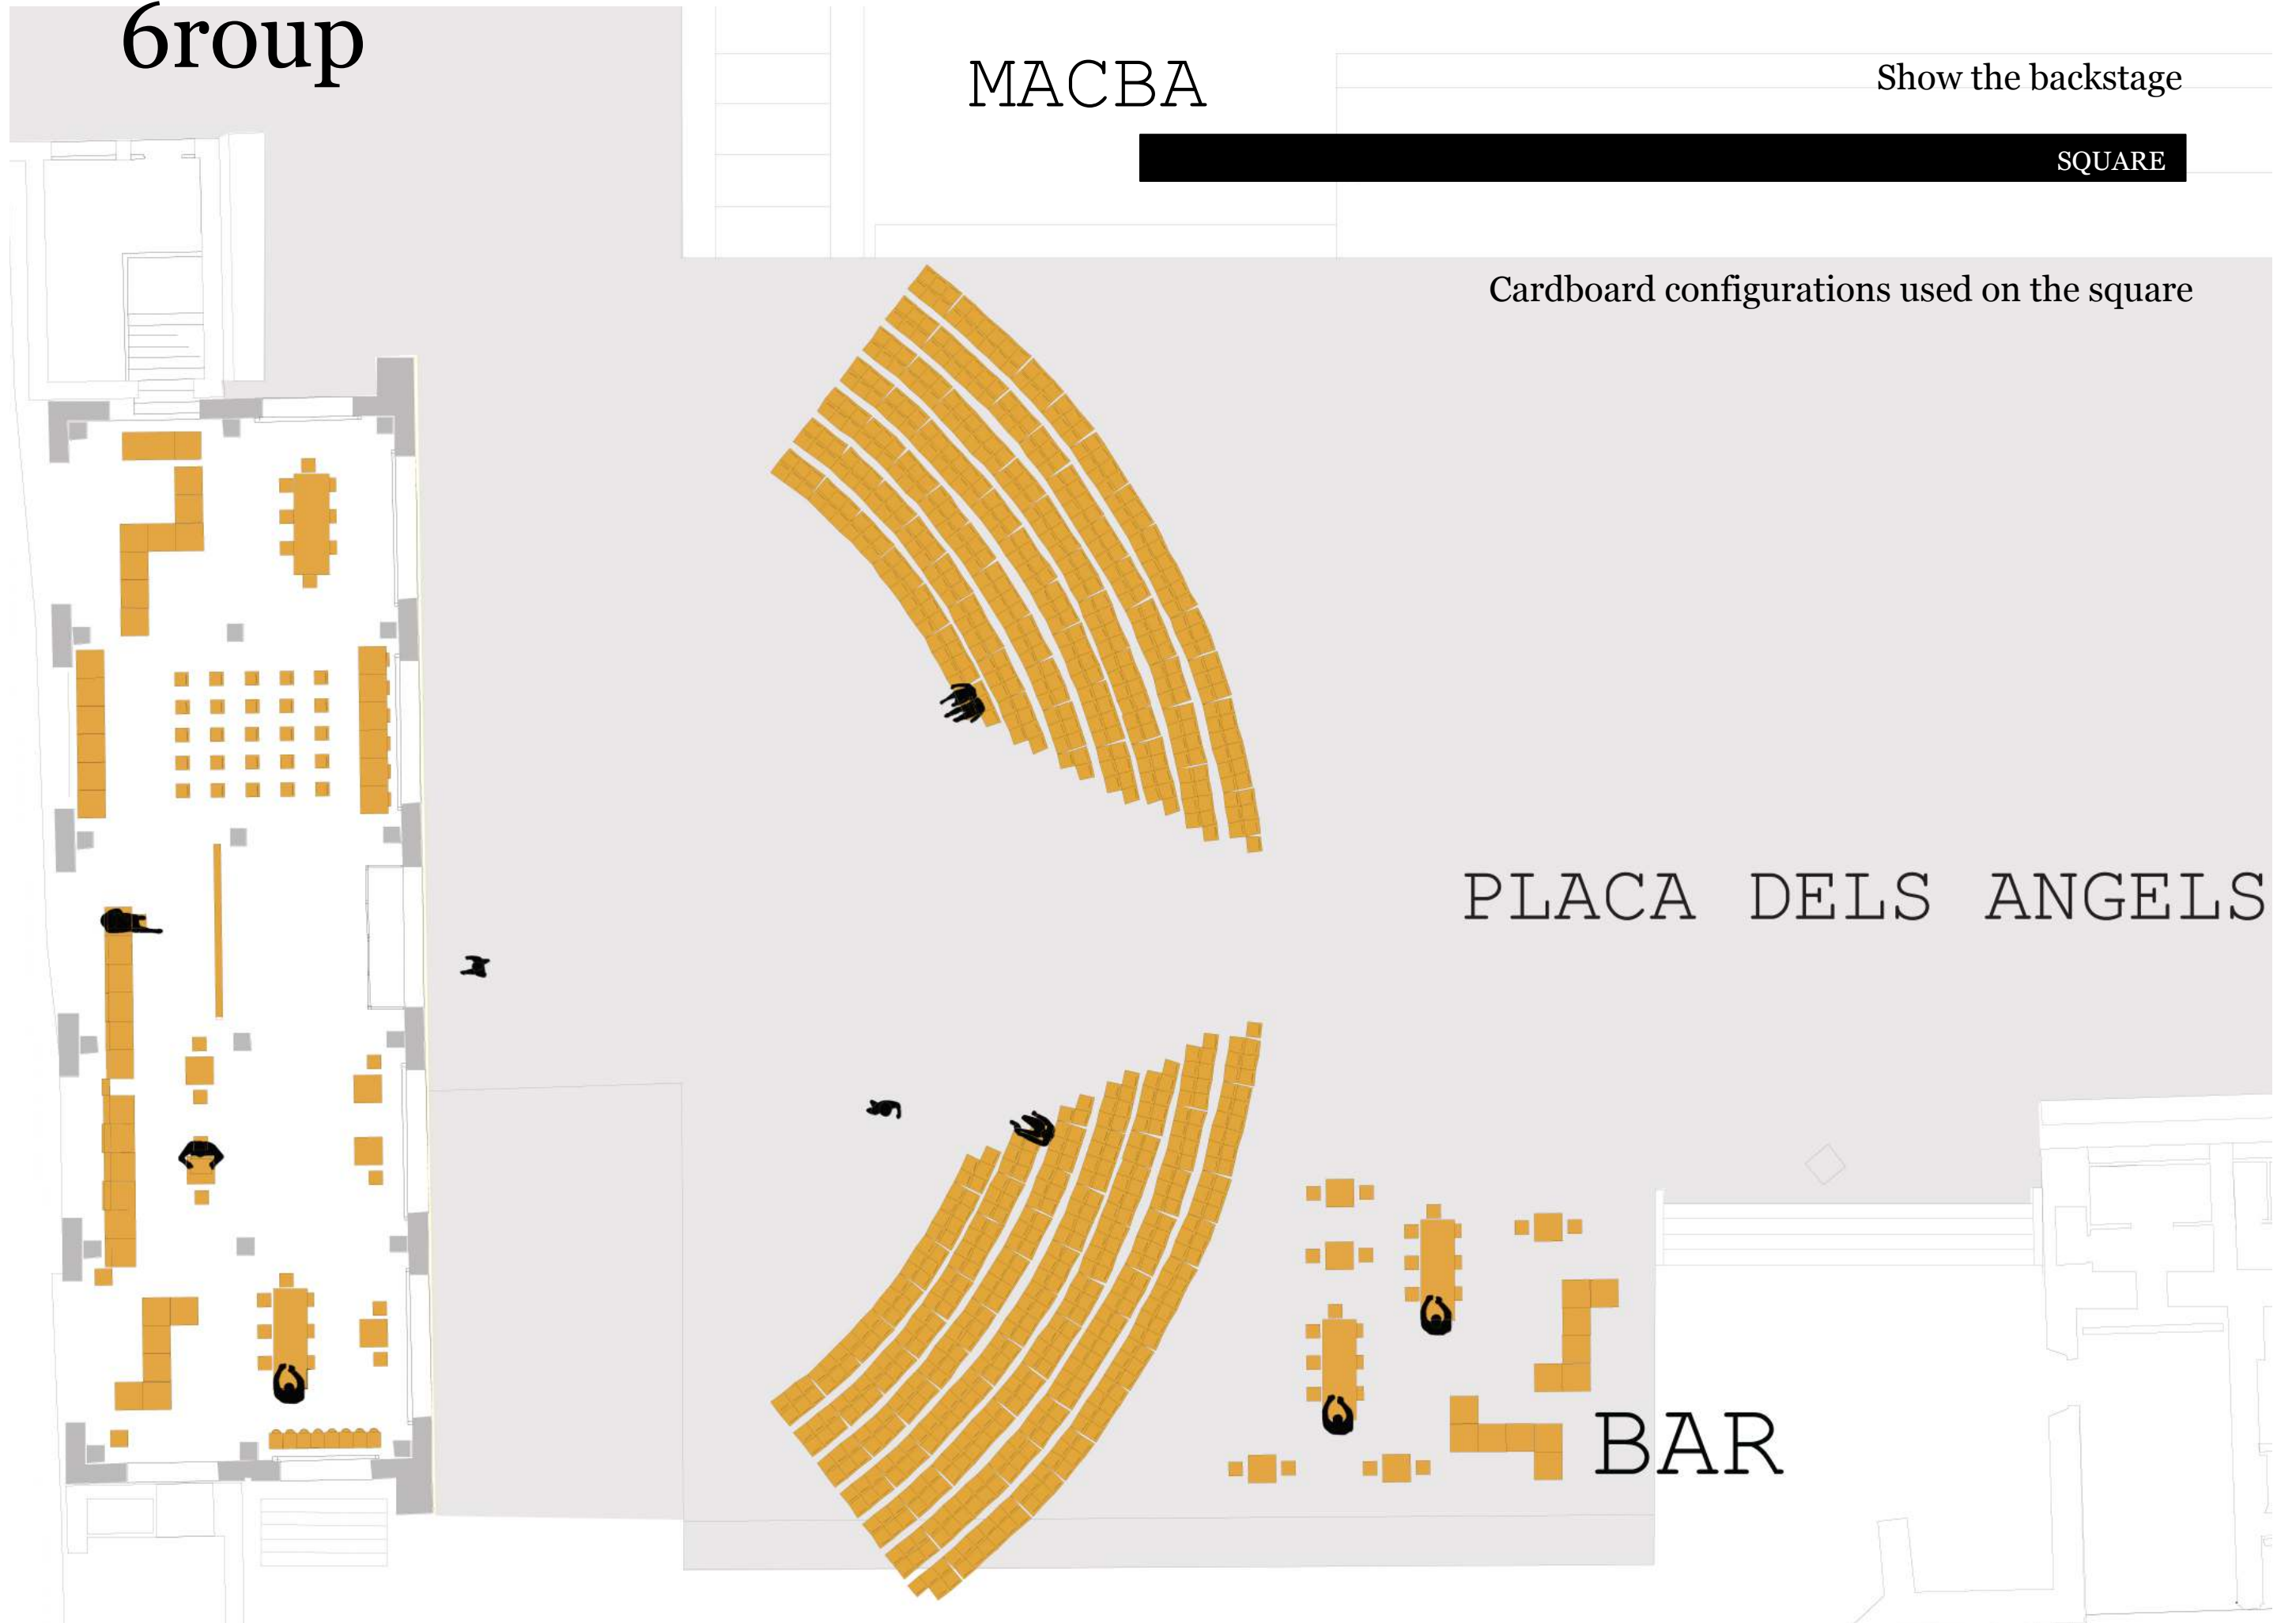

Cinema chairs

Panel
to make projections

6roup

Show the backstage

SQUARE

Relationship between the new lobby, the square and MACBA

6roup

Show the backstage

6group

MACBA

Show the backstage

SQUARE

Cardboard configurations used on the square

PLACA DELS ANGELS

BAR

Group

Show the backstage

LOBBY-PLAN

Group

Show the backstage

LOBBY

New lobby seen from the outside

6group

Show the backstage

Table installed in the ceiling which can be moved for different uses

Group

Show the backstage

LOBBY-EXHIBITION

Lobby during an exhibition

6roup

Show the backstage

LOBBY