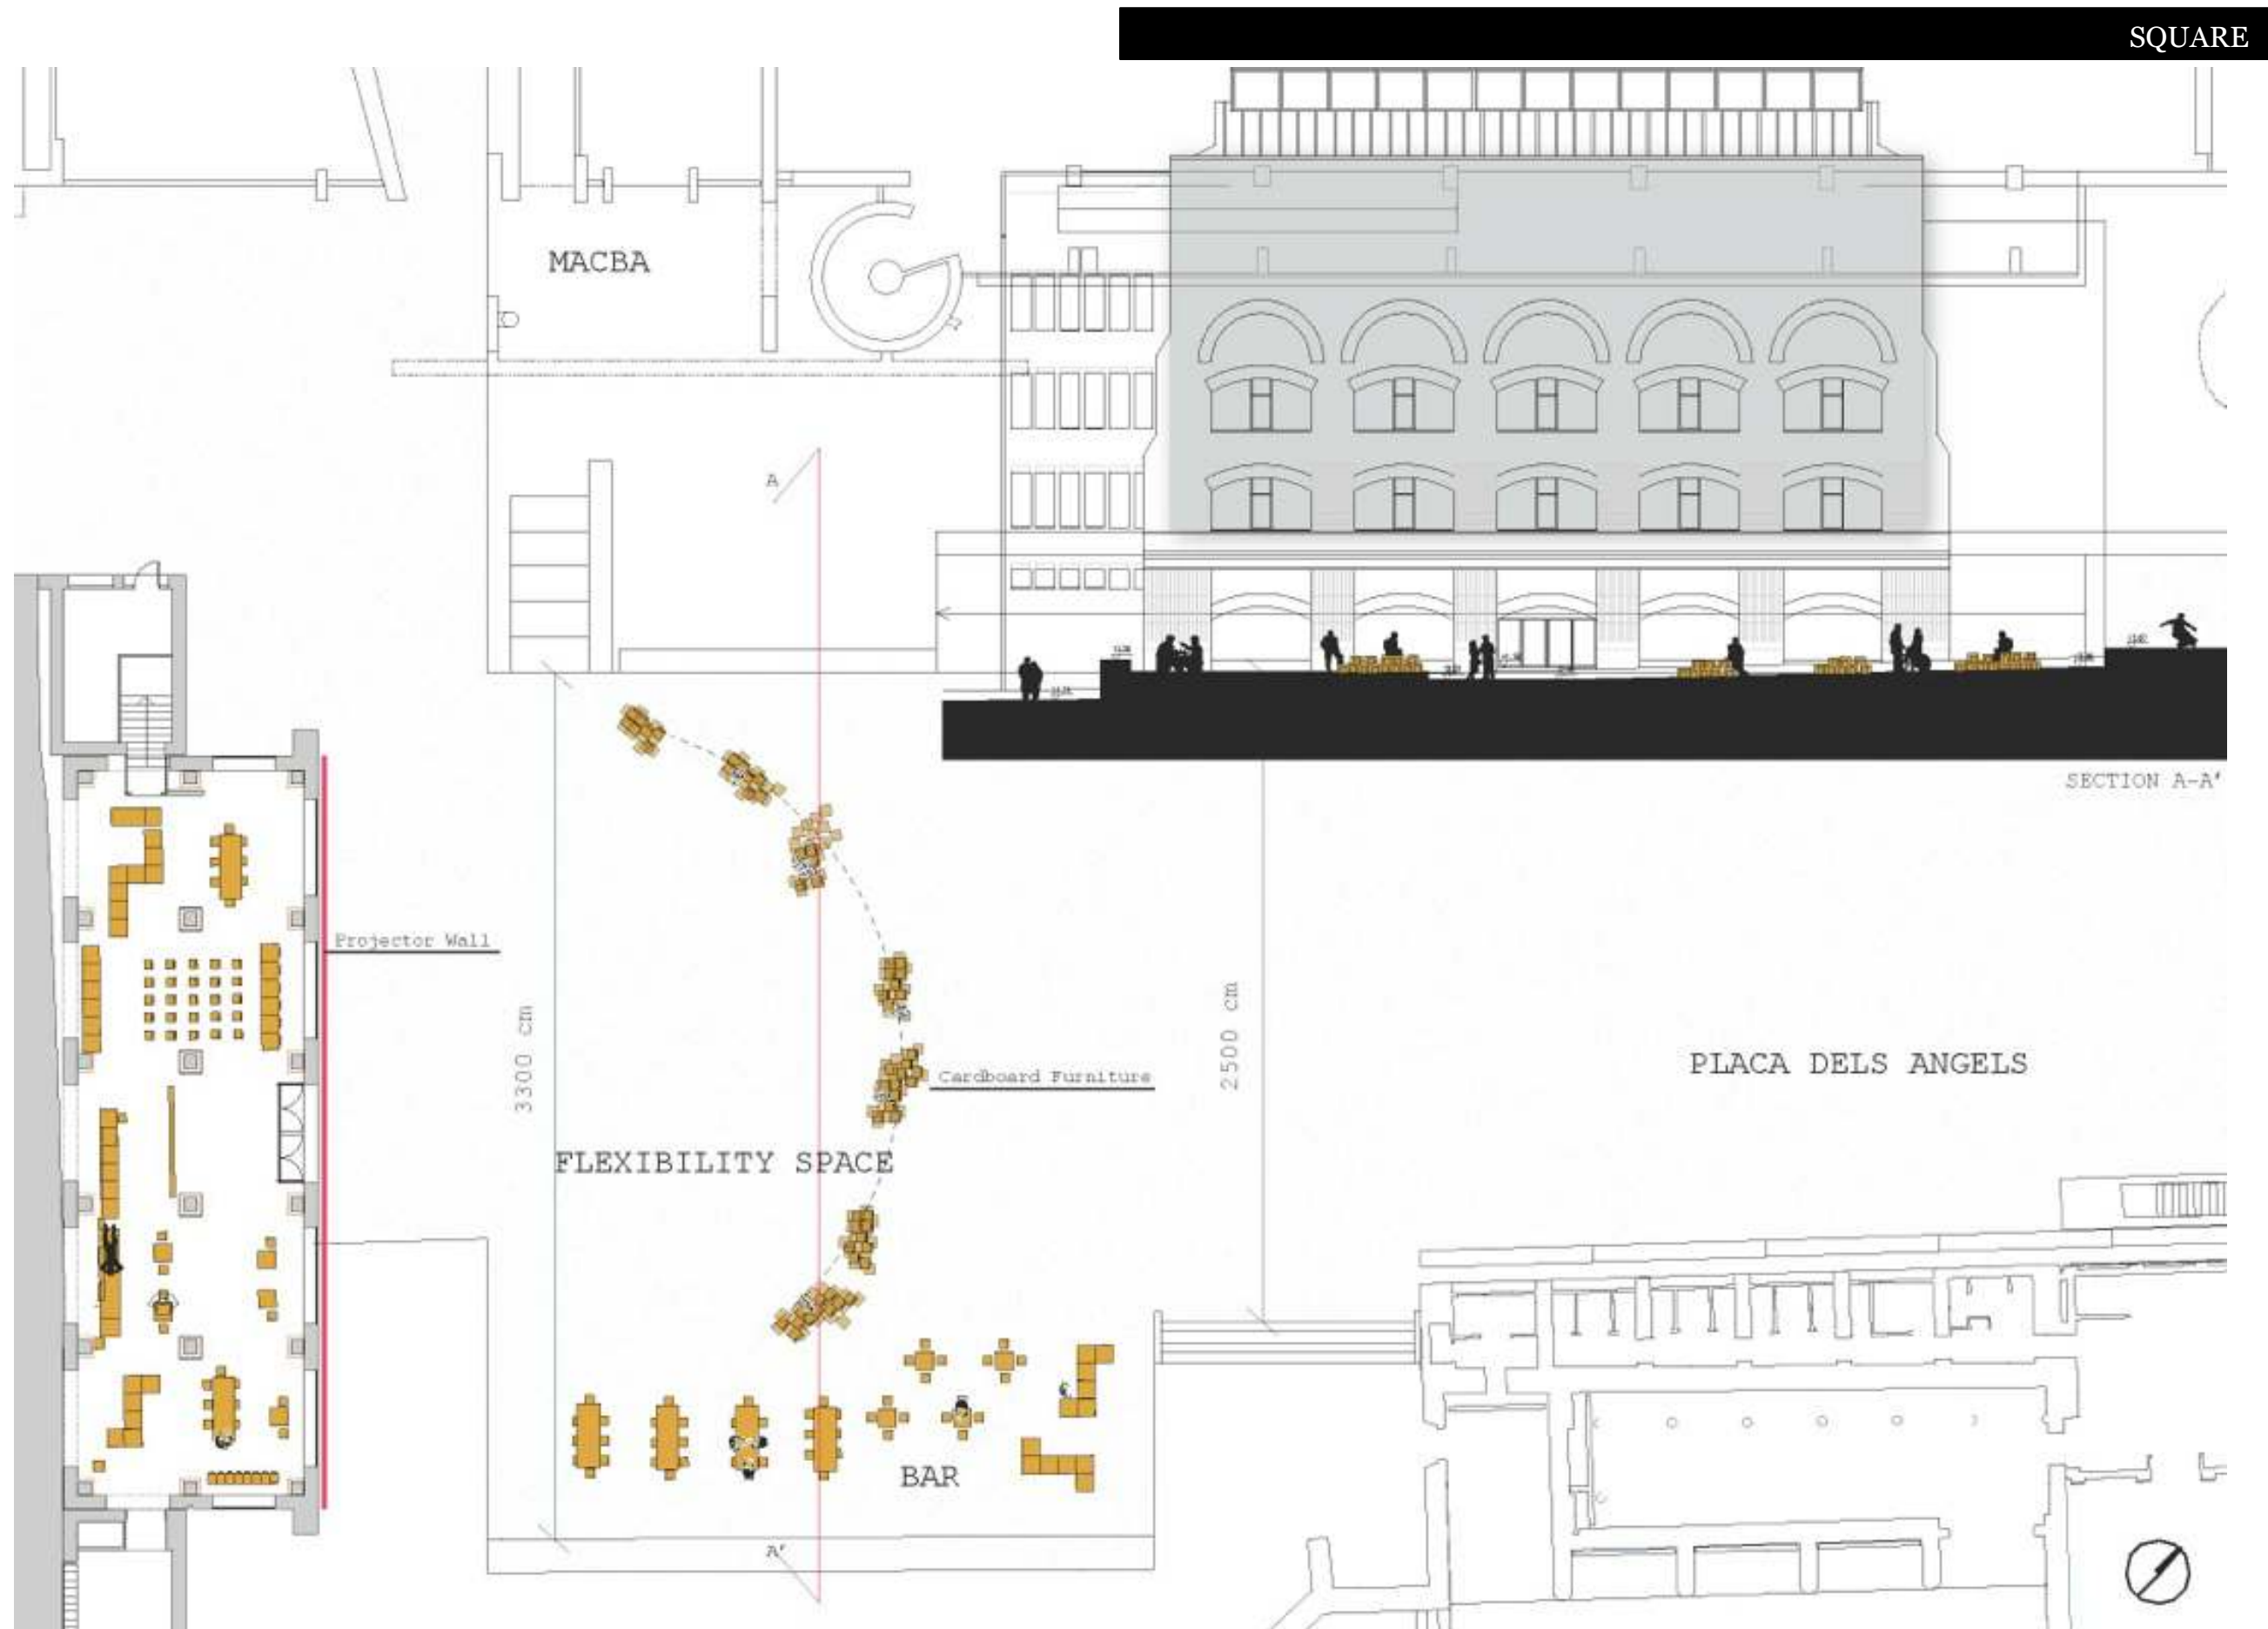

Cinema chairs

Panel
to make projections

6roup

Show the backstage

SQUARE

Relationship between the new lobby, the square and MACBA

6roup

Show the backstage

6group

MACBA

Show the backstage

SQUARE

Cardboard configurations used on the square

PLACA DELS ANGELS

BAR

Group

Show the backstage

LOBBY-PLAN

Group

Show the backstage

LOBBY

New lobby seen from the outside

6group

Show the backstage

Table installed in the ceiling which can be moved for different uses

Group

Show the backstage

LOBBY-EXHIBITION

Lobby during an exhibition

6roup

Show the backstage

LOBBY