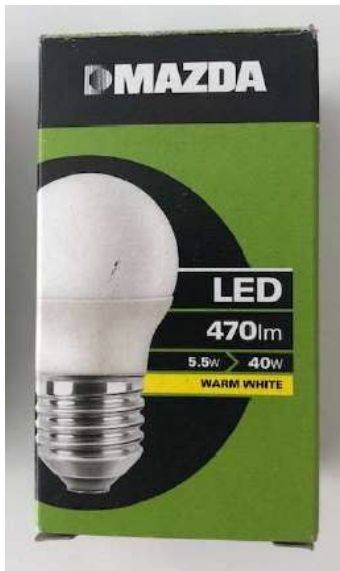

MUSEU
D'ART CONTEMPORANI
DE BARCELONA

MANIFESTATION INFORMATION AND MATERIALS FOR:

"Untitled"

(America)1994

Light bulbs, waterproof rubber light sockets, and waterproof electrical
cords Twelve parts; Overall dimensions vary with installation

Material

Information on the type of light bulb used